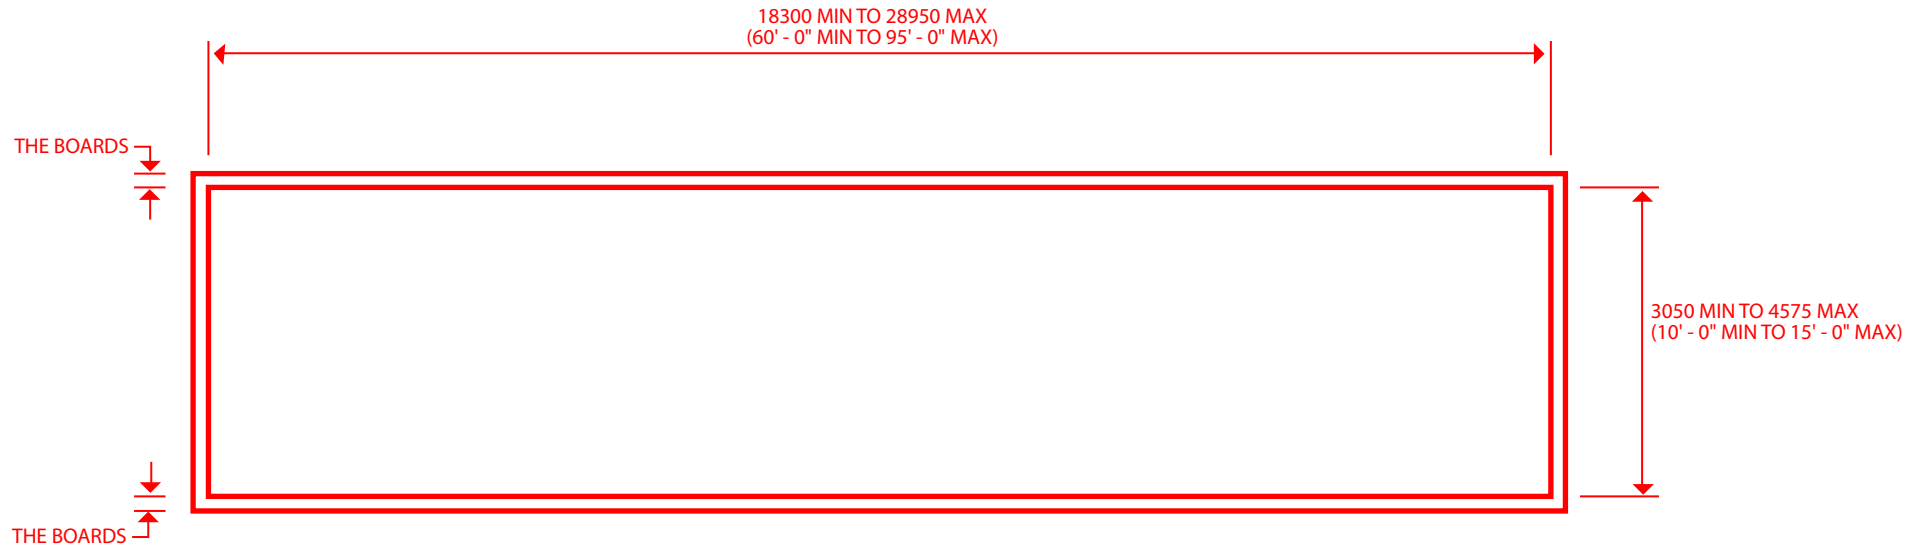

BOCCE COURT

A division of California Products Corporation
150 Dascomb Road, Andover, MA 01810 USA
978-623-9980 / 800-225-1141 Fax: 978-623-9960

This diagram is for general representation only, dimensions may vary. It is not drawn to scale. Consult an authorized Plexipave applicator or qualified engineer before constructing your court.